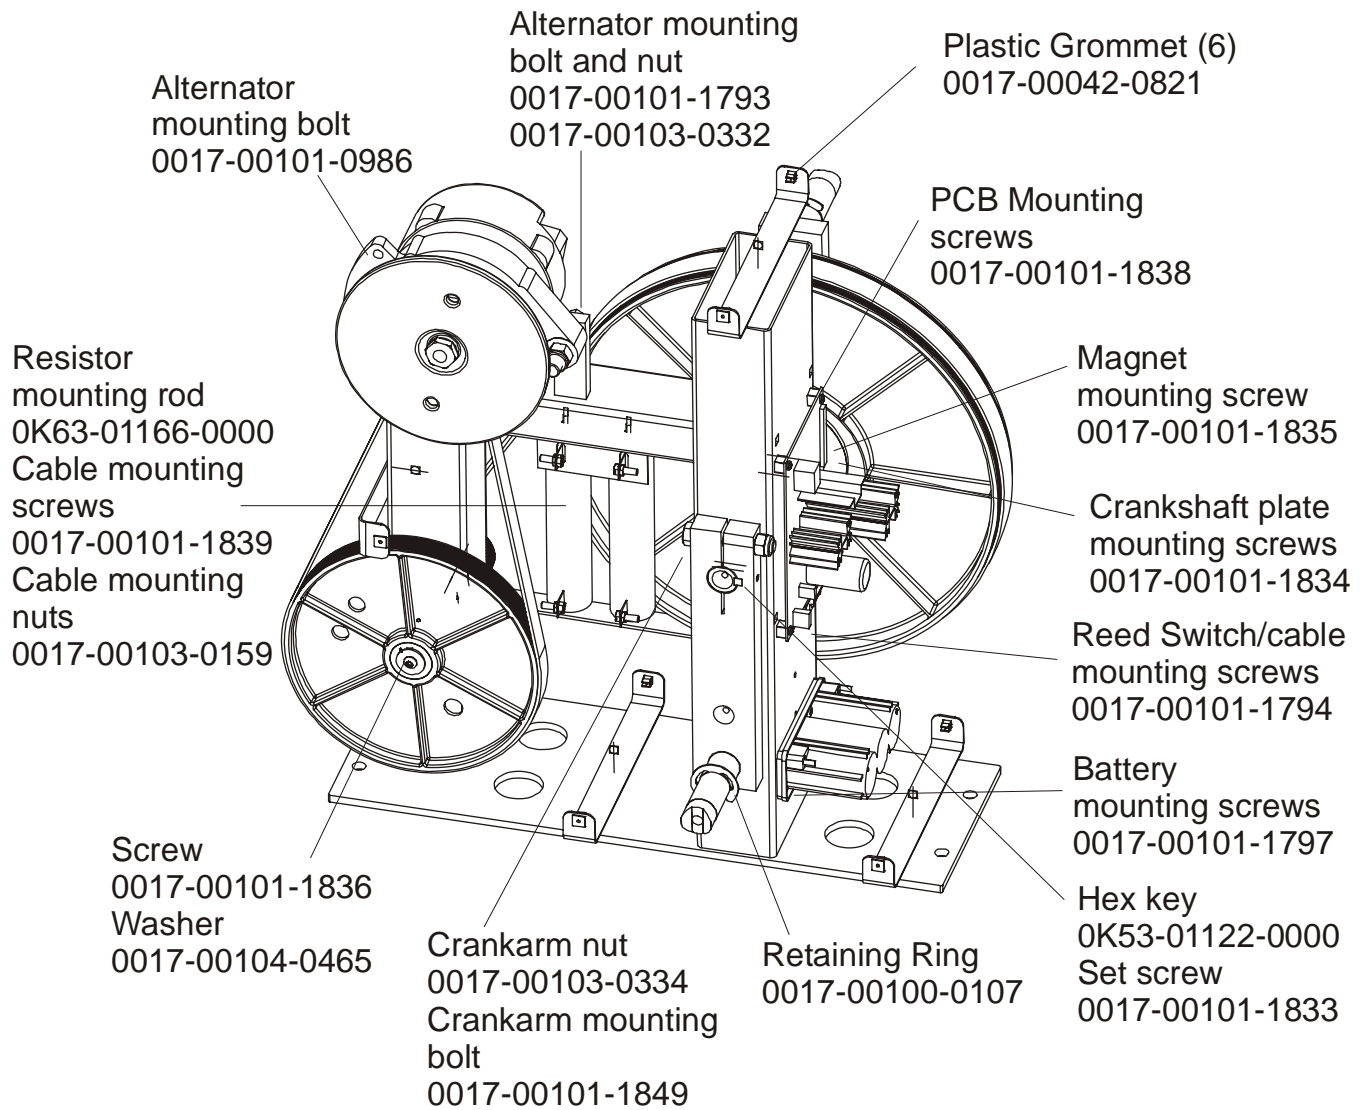

ARCTIC SILVER 95XW
Drive Module Hardware

95XW-0XXX-02
S/N AWG100000 and up